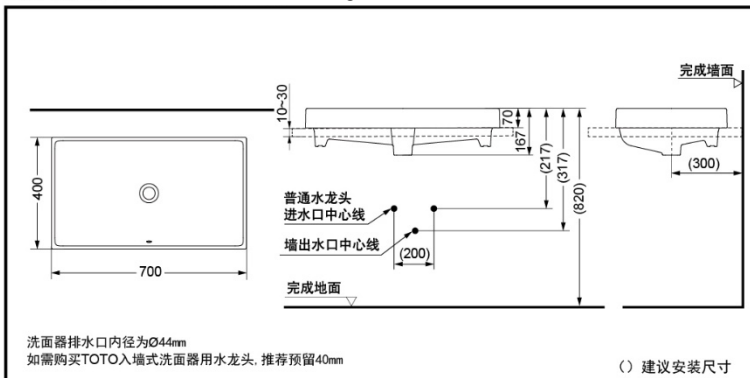

TOTO

Console Lavatory

LW1717B

LW1717B

Cefiontect

FEATURES

- Simple and elegant square geometry appearance creates a simple, stylish bathroom
- Big size fashion appearance creates a top grade sanitary environment.
- Thinner exquisite edge creates a bigger volume.
- Thin appearance with deep-buried design creates a no-splashing basin.
- Cefiontect technology applied, super smooth surface beyond the nanoscale leaves no space for dirt to stay.

LW1717B Console Lavatory

*TOTO公司保留对其产品规格和尺寸更改的权利。届时, 恕不另行通知。
*TOTO(CHINA) CO.,LTD. All rights reserved.

SPECIFICS

Size: 700*400*167mm
Capacity: 9.6L

OTHERS

Recommend fittings:

Classical faucets:

DL367-1/DLB202